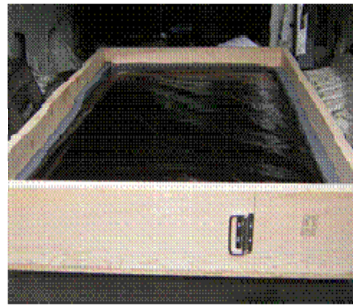

Protection can be film, bags or boxes

Garments

1 Material... simple

Intercept Coated Paper / Corrugated

Intercept as easy as pack, close,

Corrosion Intercept® Stretch Film

Corrosion Intercept® Film (LDPE)

Static Intercept® Film (3, 4 and 6 mil)

No Oils / No Volatiles / No VCI's / No Contamination / No tarnish / Just 20 Years Proof
sales@conservation-by-design.co.uk

Intercept Packaging - Protecting Framed Art

Artwork needs special protection. Intercept film or RIBS MVTR film can provide secure, reliable protection against corrosive gases, atmospheric pollution, mold and odors. Intercept also allows RFID chips and RF compatible data loggers to be placed inside the packaging, and be accessed from outside the container without having to open the packaging

Before

The Packaging Process

After

Item: 200 year old Artwork
Value: \$ 150,000.00

Pick Up Location: Bethesda, MD
Destination: Ireland

Intercept film is used to isolate the painting from the outside world. Intercept provides protection for the paint, the frame and the canvas.